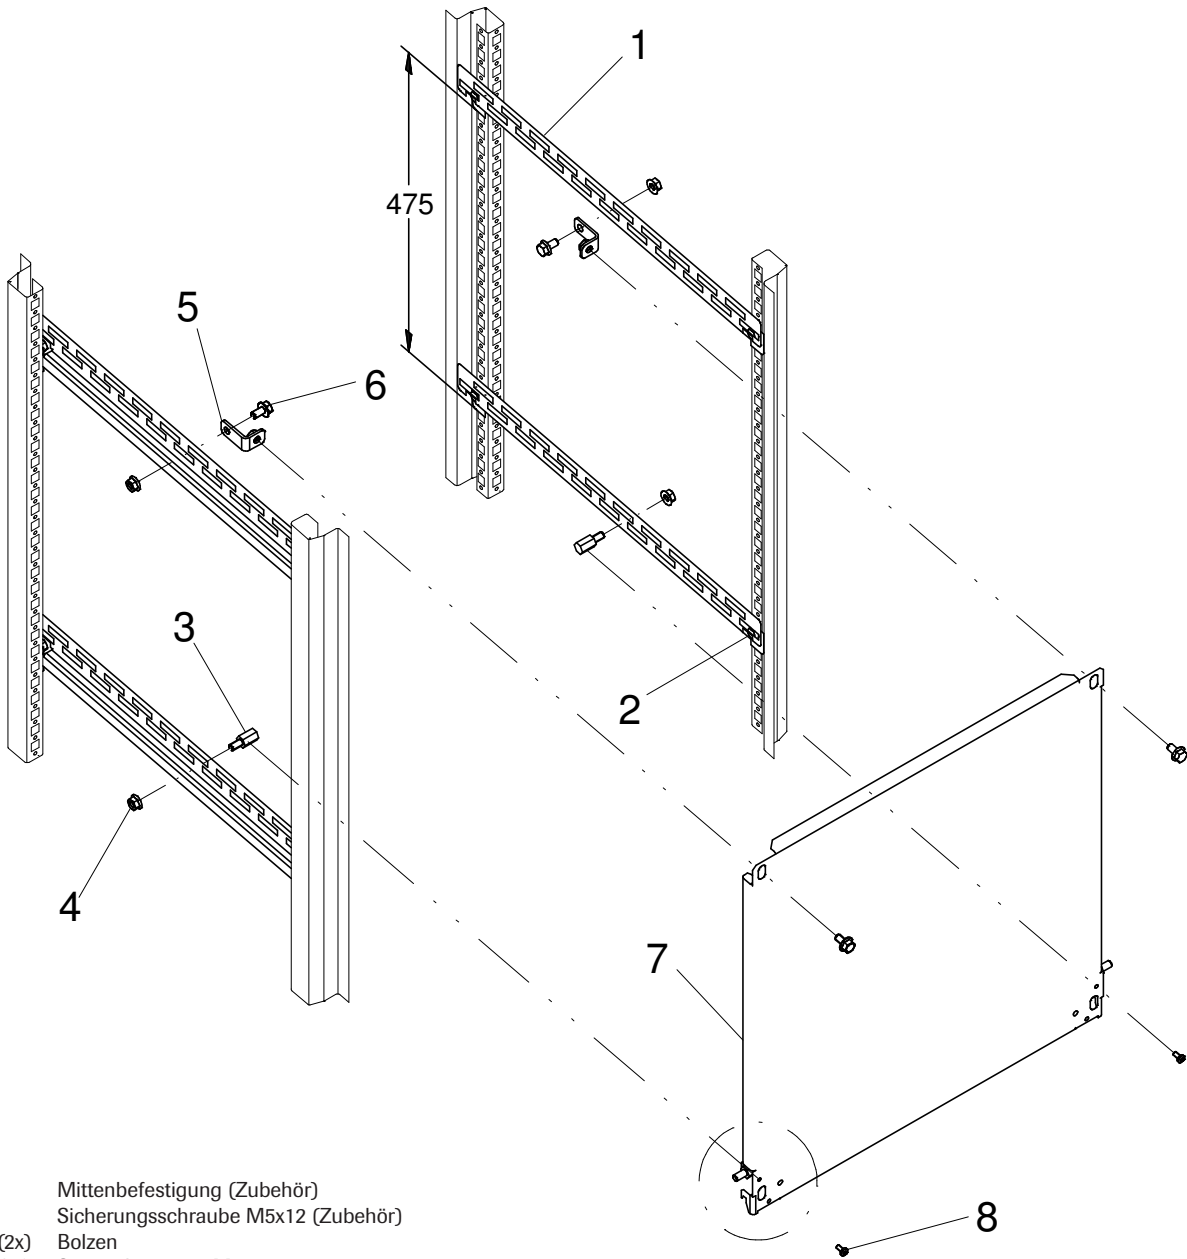

Teileinbauplatte auf Mittenbefestigung montiert (schwenkbar)
Partial mounting plate mounted on center attachment (pivoted)
Platine partielle fixée sur fixation centrale (pivotant)

- 1 Mittenbefestigung (Zubehör)
- 2 Sicherungsschraube M5x12 (Zubehör)
- 3 (2x) Bolzen
- 4 (4x) Sperrzahnmutter M8
- 5 (2x) Winkel
- 6 (4x) Sperrzahnmutter M8x16
- 7 (1x) Teileinbauplatte
- 8 (2x) Sicherungsschraube M5x10

- 1 Center attachment (Accessories)
- 2 Safety screw M5x12 (Accessories)
- 3 (2x) Bolt
- 4 (4x) Ratched nut M8
- 5 (2x) Angle
- 6 (4x) Ratched nut M8x16
- 7 (1x) Partial mounting plate
- 8 (2x) Safety screw M5x10

- 1 Fixation centrale (Accessoires)
- 2 Vis de sécurité M5x12 (Accessoires)
- 3 (2x) Gougeon
- 4 (4x) Écrou cranté M8
- 5 (2x) Équerre
- 6 (4x) Écrou cranté M8x16
- 7 (1x) Platine partielle
- 8 (2x) Vis de sécurité M5x10